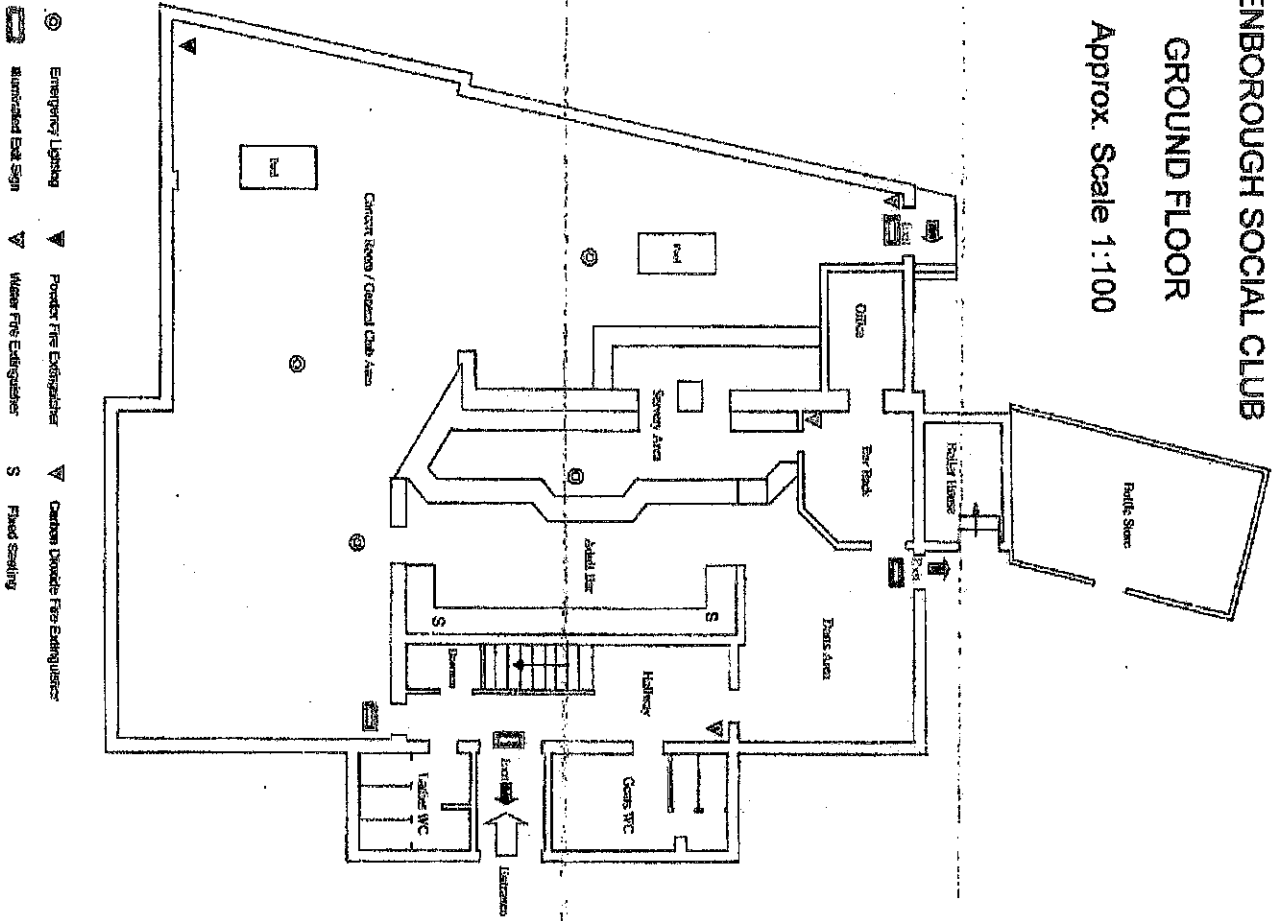

QUEENBOROUGH SOCIAL CLUB

GROUND FLOOR

Approx. Scale 1:100

- ⊕ Emergency Lighting
- ▽ Powder Fire Extinguisher
- ▽ Carbon Dioxide Fire Extinguishers
- ⊕ Illuminated Exit Sign
- ▽ Water Fire Extinguisher
- S Fixed Seating

QUEENBOROUGH SOCIAL CLUB

FIRST FLOOR

Approx. Scale 1:100

- ⊕ Emergency Lighting
- ▽ Powder Fire Extinguisher
- ▽ From Fire Extinguisher
- ⊕ Illuminated Exit Sign
- ▽ Water Fire Extinguisher